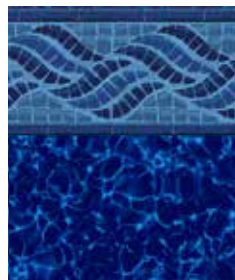

LEGENDS
with Cobalt Fusion
20 or 27 Mil

HARMONY
27 Mil Only

DISCO PEARL
27 Mil Only

PEARLSTONE
27 Mil Only

BLUE SLATE
27 Mil Only

ESAGONO
27 Mil Only

OBSIDIAN
27 Mil Only

SUMMERWAVE
with Cobalt Fusion
20 or 27 Mil