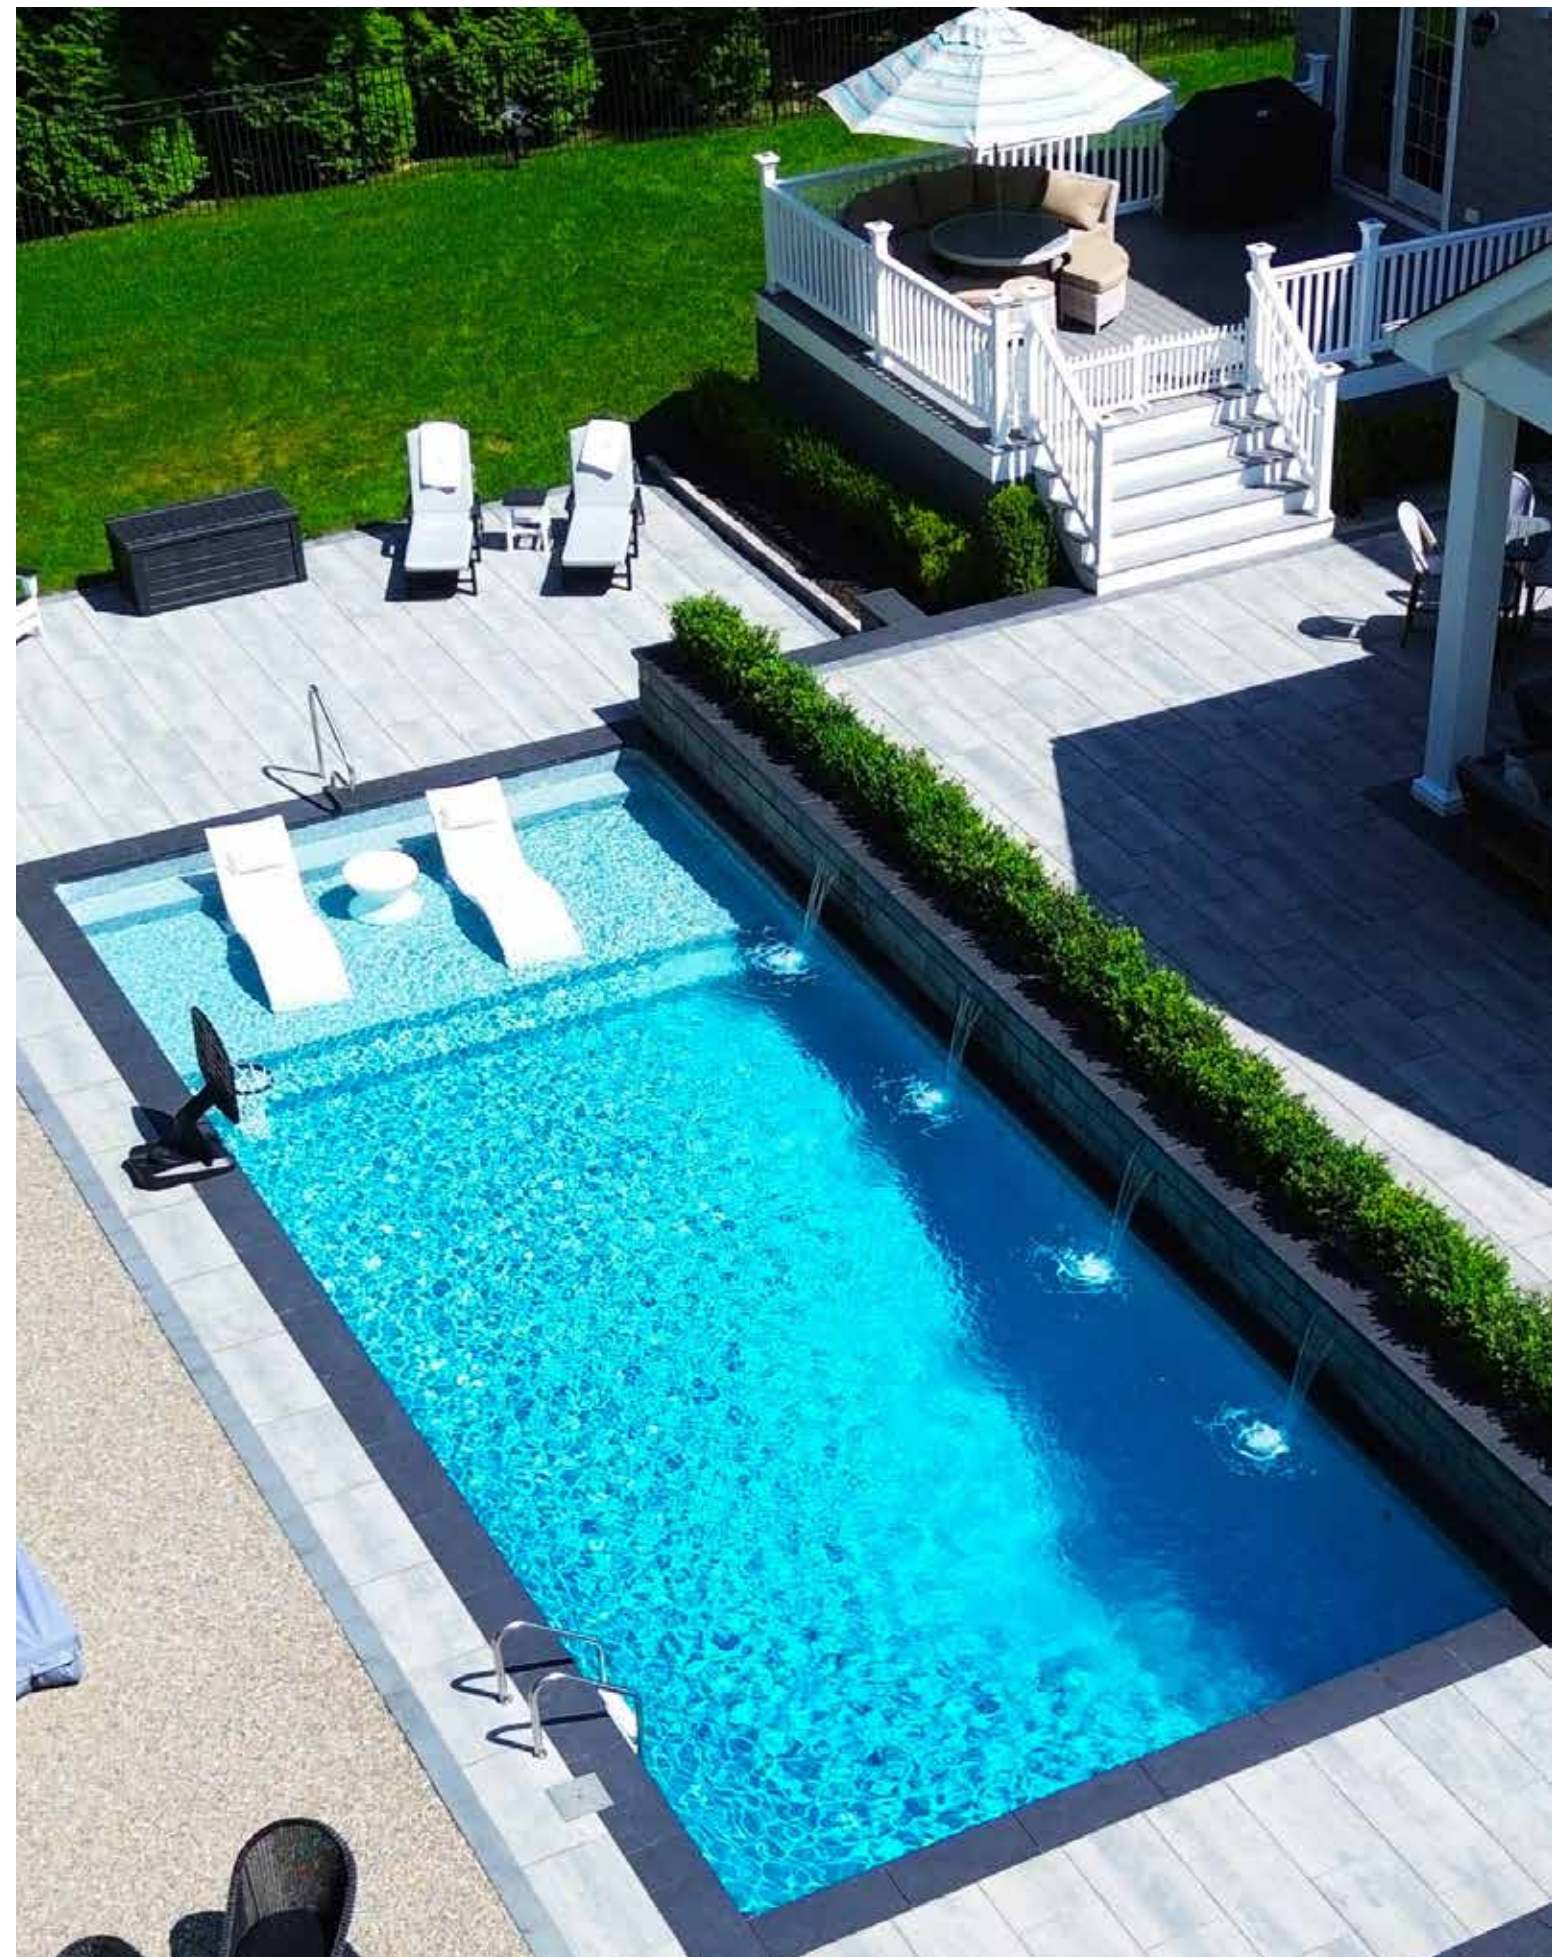

Note- Images in brochure may vary in color from actual vinyl sample.

BEACHSIDE

SANDSTONE TAN
Borderless / 20 or 27 Mil

TERRAZZO CARIBBEAN
Borderless / 20 or 27 Mil

LINER SHOWN: TERRAZZO CARIBBEAN

Note: Images in brochure may vary in color from actual vinyl sample.