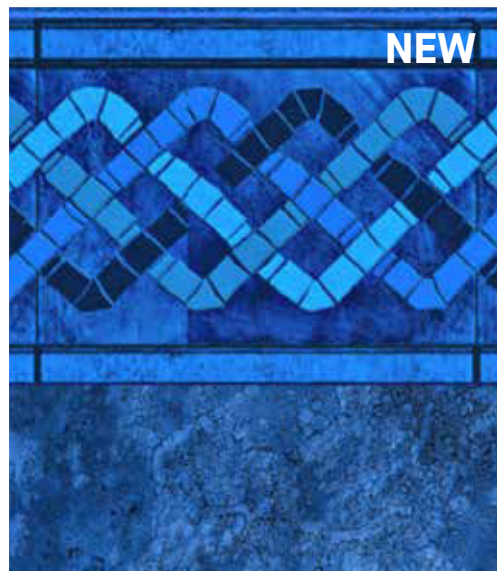

ATHENA W/ PARTHENON
Destination Series / 20 or 27 Mil