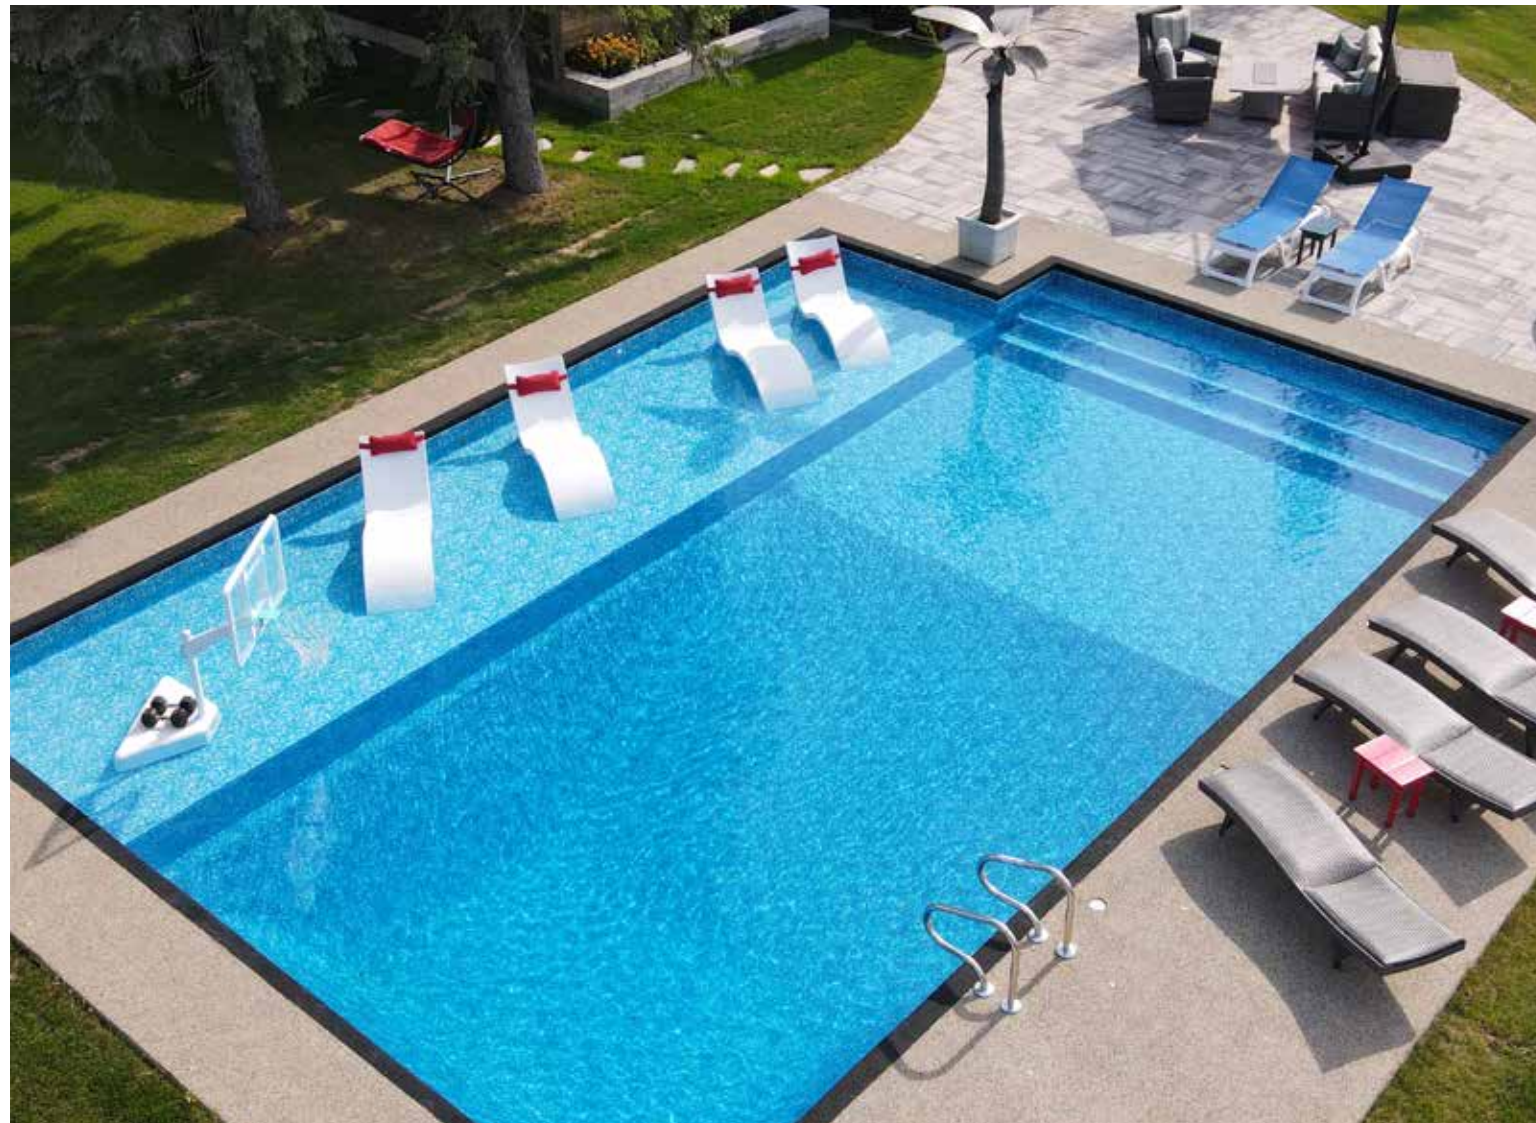

LINER SHOWN: ROYAL PRISM

Note: Images in brochure may vary in color from actual vinyl sample.