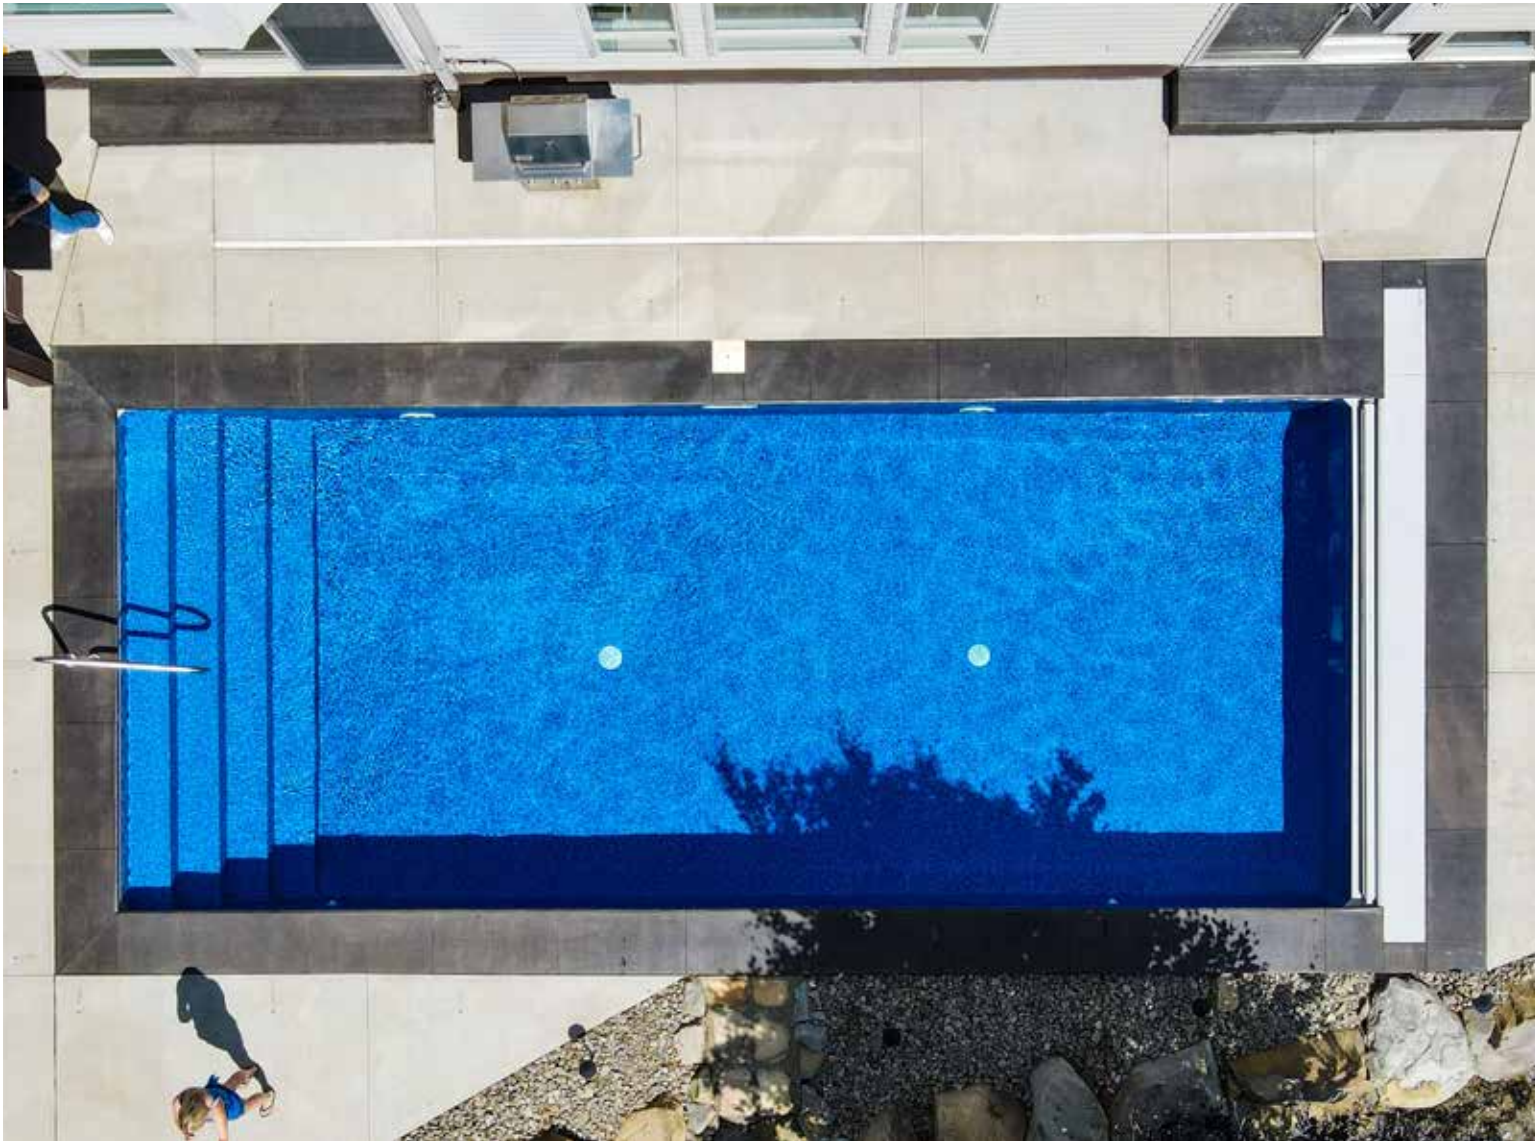

LINER SHOWN: LEGENDS W/ COBALT FUSION

LEGENDS W/ COBALT FUSION
Destination Series / 20 or 27 Mil

MOUNT OLYMPUS W/ AEGEAN SEA
Destination Series / 20 or 27 Mil

AEGEAN SEA
Borderless / 20 or 27 Mil

LINER SHOWN: CARNEGIE W/ COBALT FUSION FLOOR