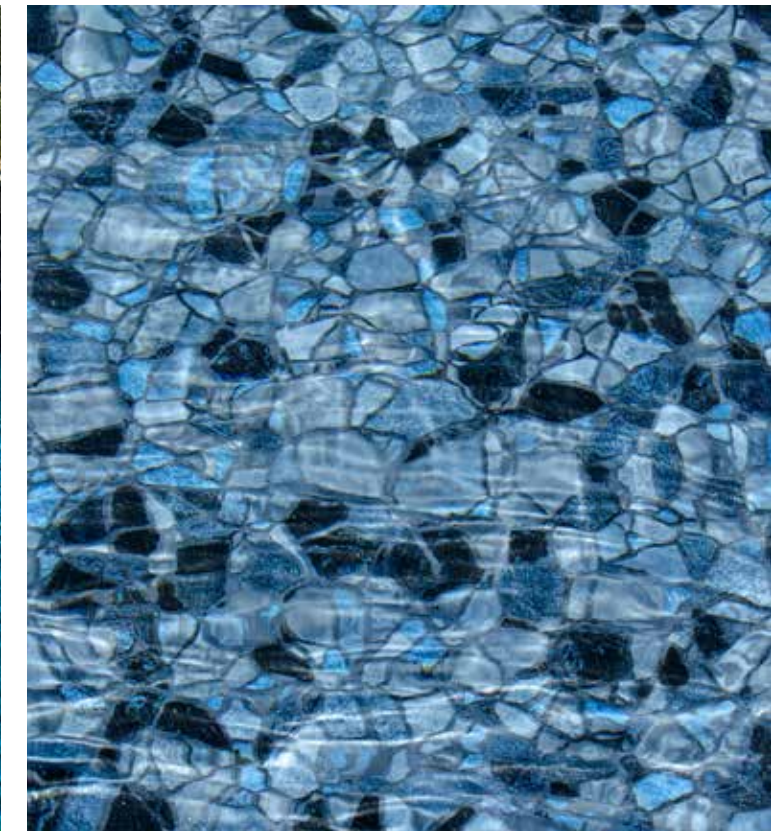

LINER SHOWN: PEARLSTONE STEP W/ BLUE CYPRESS

LINER SHOWN: PEARLSTONE

OBSIDIAN

This life-like work of art, mimics the rich stone obsidian and is accented by “Shimmer Stone” to create a pool that is mystical and eye-catching.

LINER SHOWN: OBSIDIAN WALL/FLOOR WITH BLUE SLATE STEP/FEATURE

LINER SHOWN: OBSIDIAN

RECOMMENDED COMBINATIONS:

BLUE SLATE

If your dream is to swim in a pool built out of a solid sheet of shimmering slate, then look no further. Designed in a rich, blue hue with the sparkle of "Shimmer Stone", this liner provides something unique, modern, and crisp.