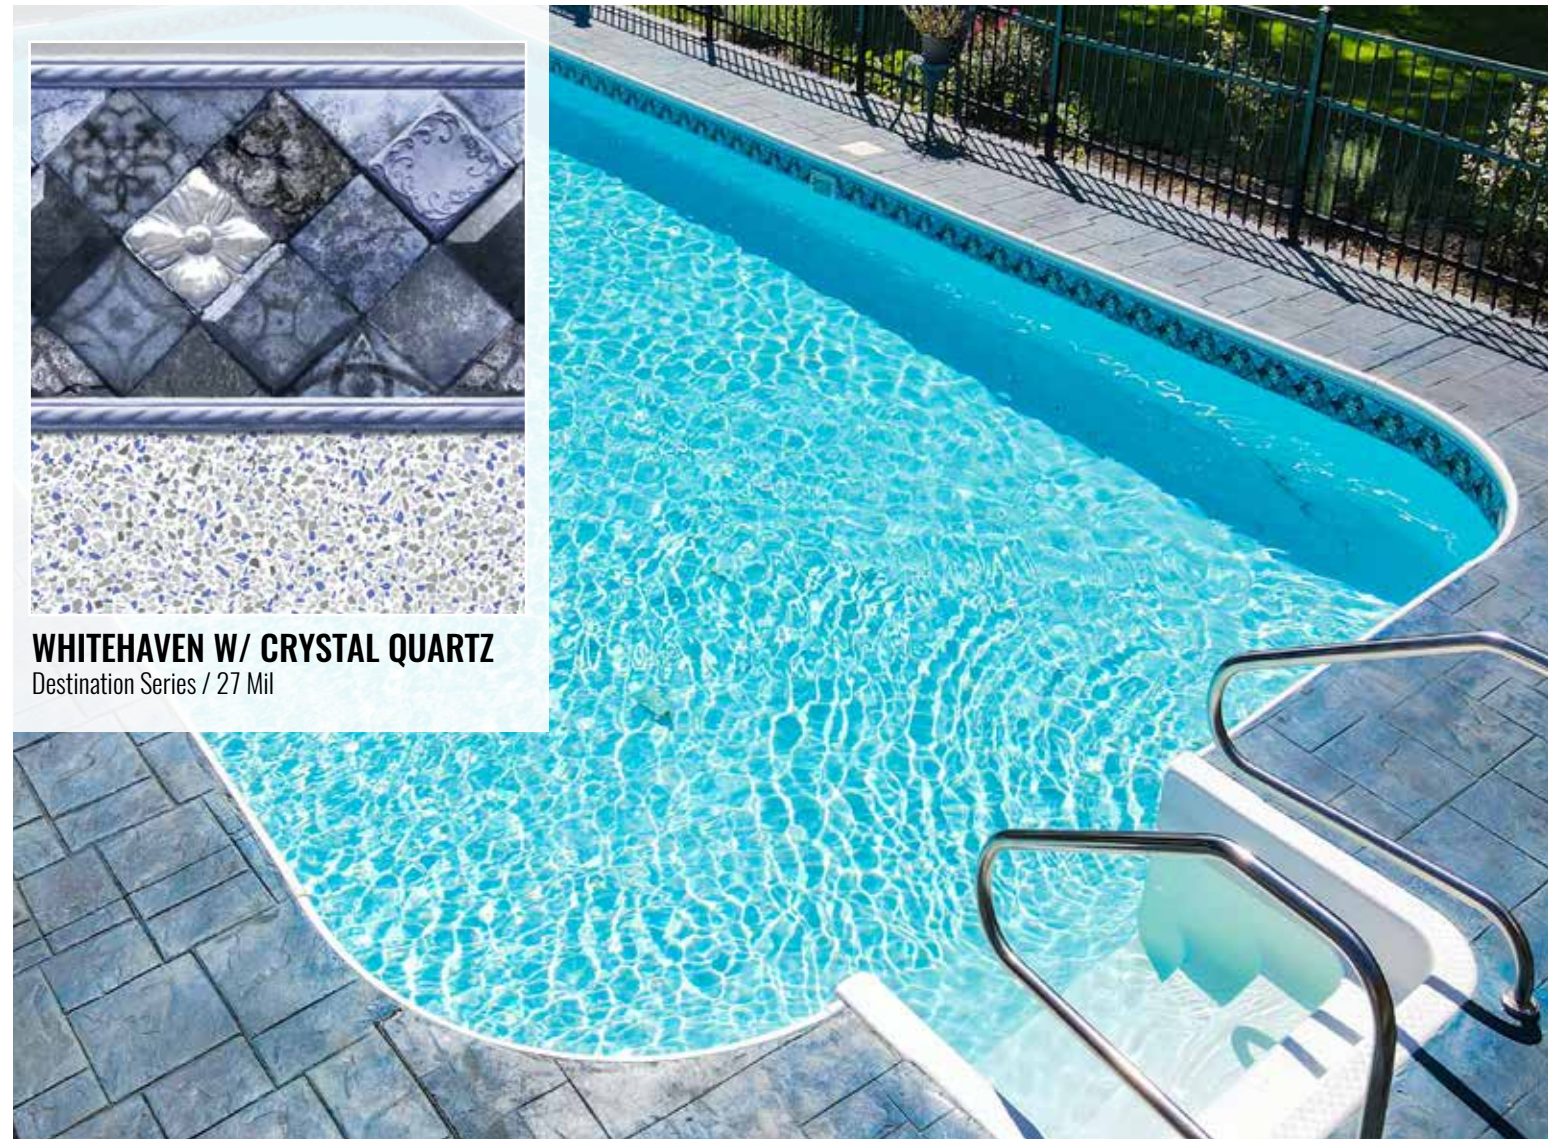

CRYSTAL QUARTZ
Borderless / 27 Mil

SANTORINI W/ VINTAGE MARBLE
Destination Series / 20 or 27 Mil

VINTAGE MARBLE
Borderless / 20 or 27 Mil

WHITEHAVEN W/ CRYSTAL QUARTZ
Destination Series / 27 Mil

LINER SHOWN: WHITEHAVEN