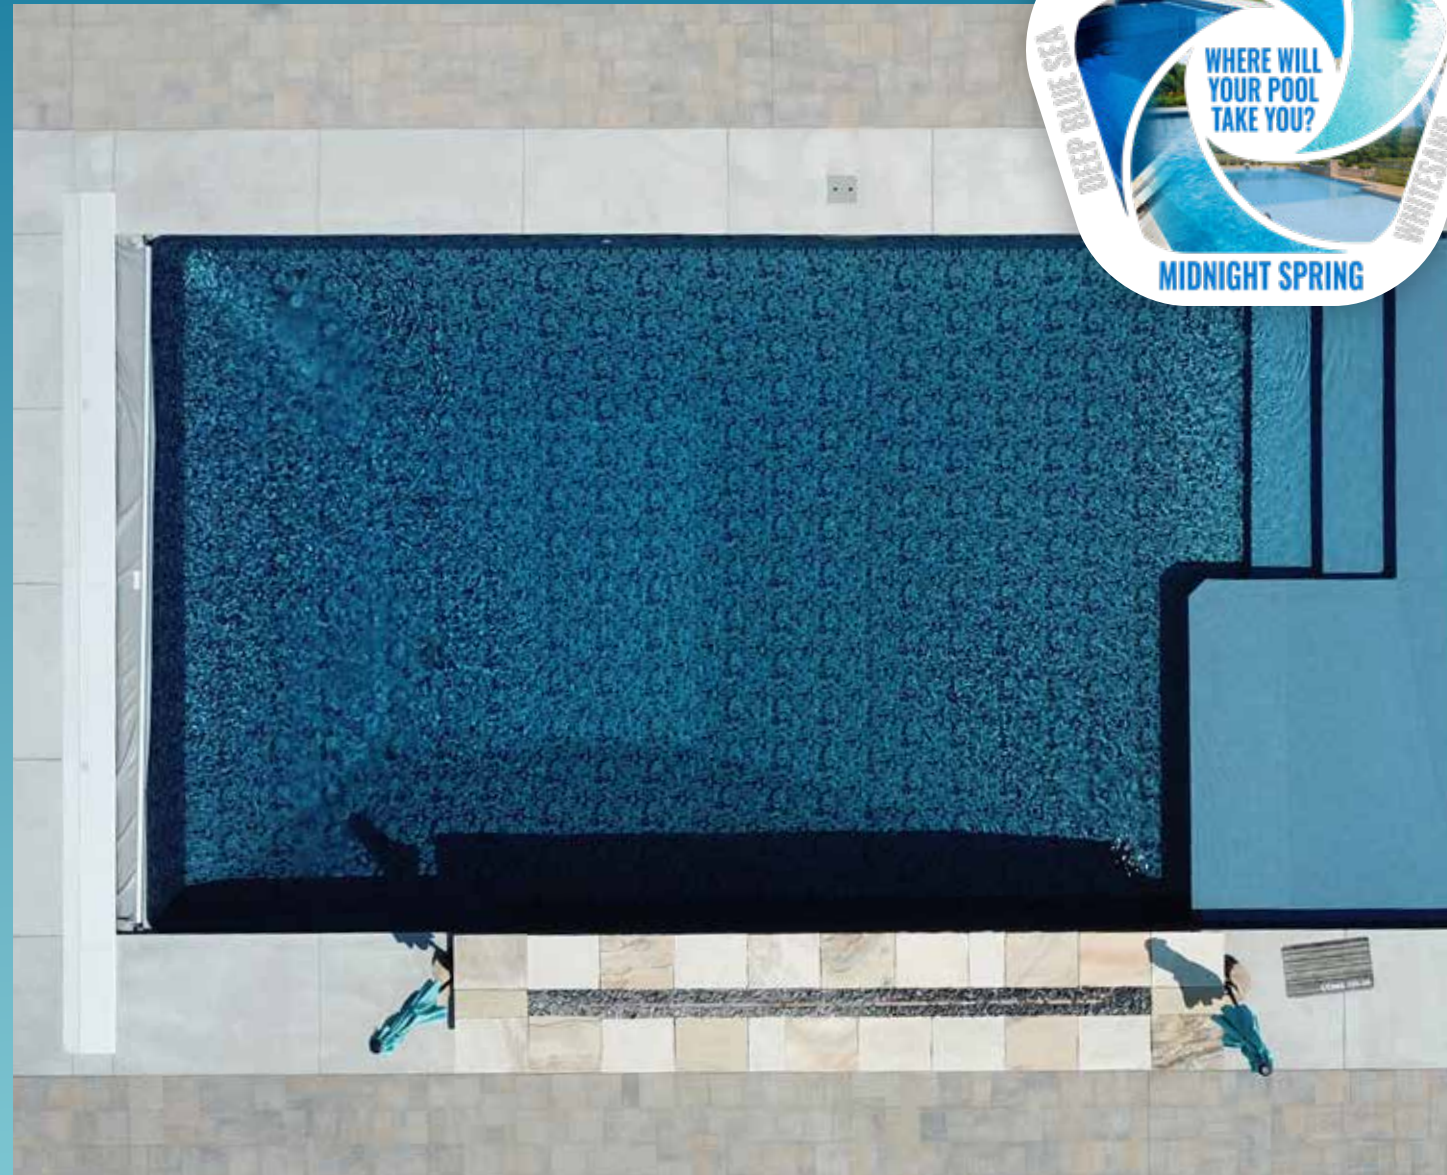

LINER SHOWN: ESAGONO

Where Will Your Pool Take You?

LET THE COLOR OF WATER HELP YOU DECIDE

Make your pool a destination spot for your family and friends by carefully selecting your brand new liner from our exciting collection of five exhilarating color categories: **Midnight Spring**, **Deep Blue Sea**, **Lagoon**, **Beachside**, or **Whitesand**.

LINER SHOWN: BLUE MOSAIC

**MIDNIGHT
SPRING**

**DEEP
BLUE SEA**

LAGOON

BEACHSIDE

WHITESAND

Midnight Spring

SOMETHING EXTRAORDINARY

Looking to transform an ordinary swimming pool into something extraordinary? These elegant, modern, and sophisticated patterns, represent our new Midnight Spring Color Collection. The handcrafted appeal of the collection's rich variety of gray, will cast a natural springlike teal when in direct sunlight. Like a natural spring, the depth of the swimming pool and darkness of the gray base will vary the color cast, ranging from a rich-midnight teal to a light spring-teal. Ordinary no more, take a swim in these natural Midnight Spring patterns.