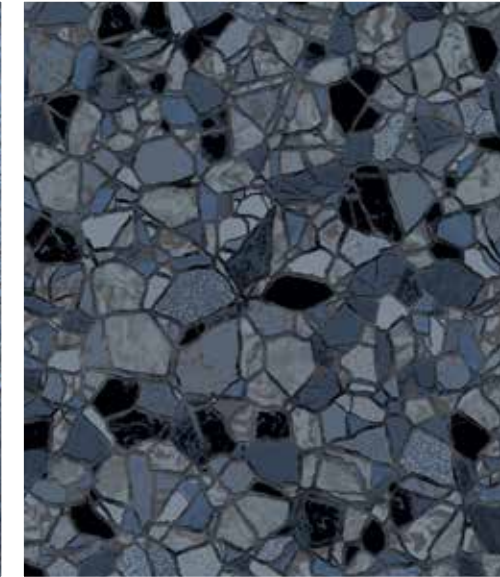

Looking to transform an ordinary swimming pool into something extraordinary? These elegant, modern, and sophisticated patterns, represent our new Midnight Spring Color Collection. The handcrafted appeal of the collection's rich variety of gray, will cast a natural springlike teal when in direct sunlight. Like a natural spring, the depth of the swimming pool and darkness of the gray base will vary the color cast, ranging from a rich-midnight teal to a light spring-teal. Ordinary no more, take a swim in these natural Midnight Spring patterns.

LINER SHOWN: OBSIDIAN W/ BLUE SLATE

MIDNIGHT SPRING

BLUE SLATE
Shimmer Stone for Destination Series / 27 Mil

OBSIDIAN
Shimmer Stone for Destination Series & TrueStone Collection / 27 Mil

STARDUST GREY
Borderless / 27 Mil