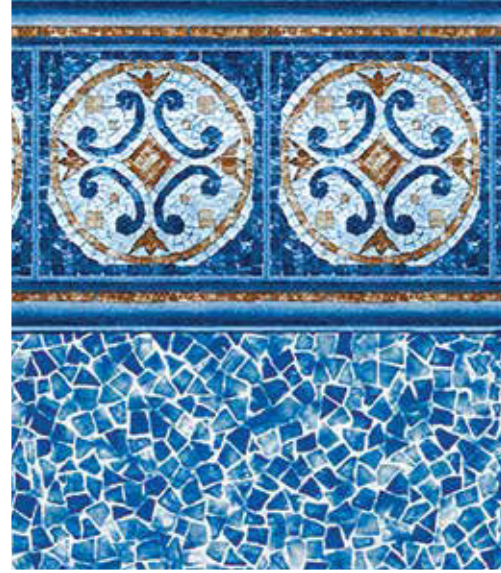

HAMPTON W/ SEAGLASS
Destination Series / 20 or 27 Mil