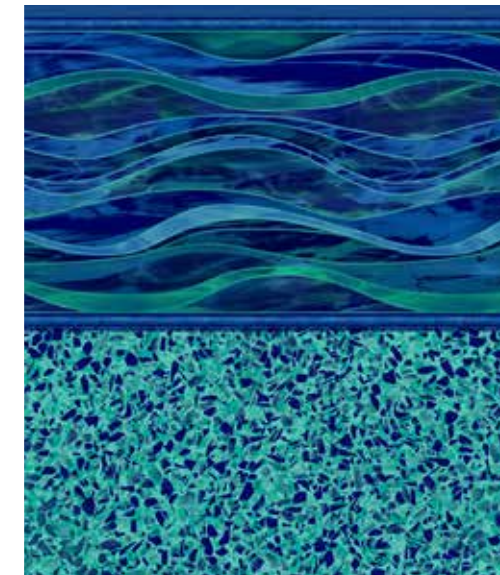

ISLAND WAVE W/ TERRAZZO CARIBBEAN
Destination Series / 20 or 27 Mil