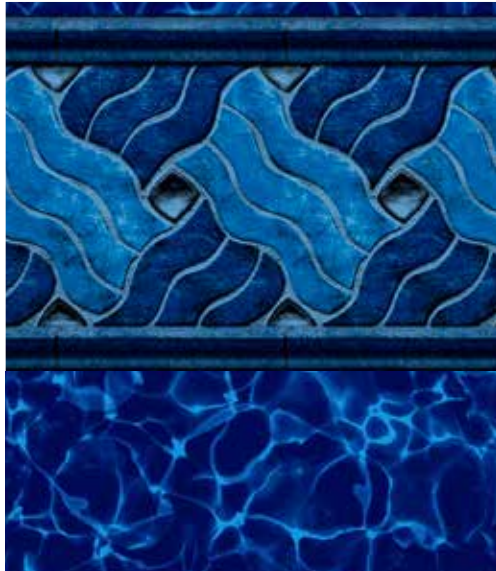

LEGENDS W/ COBALT FUSION
Destination Series / 20 or 27 Mil