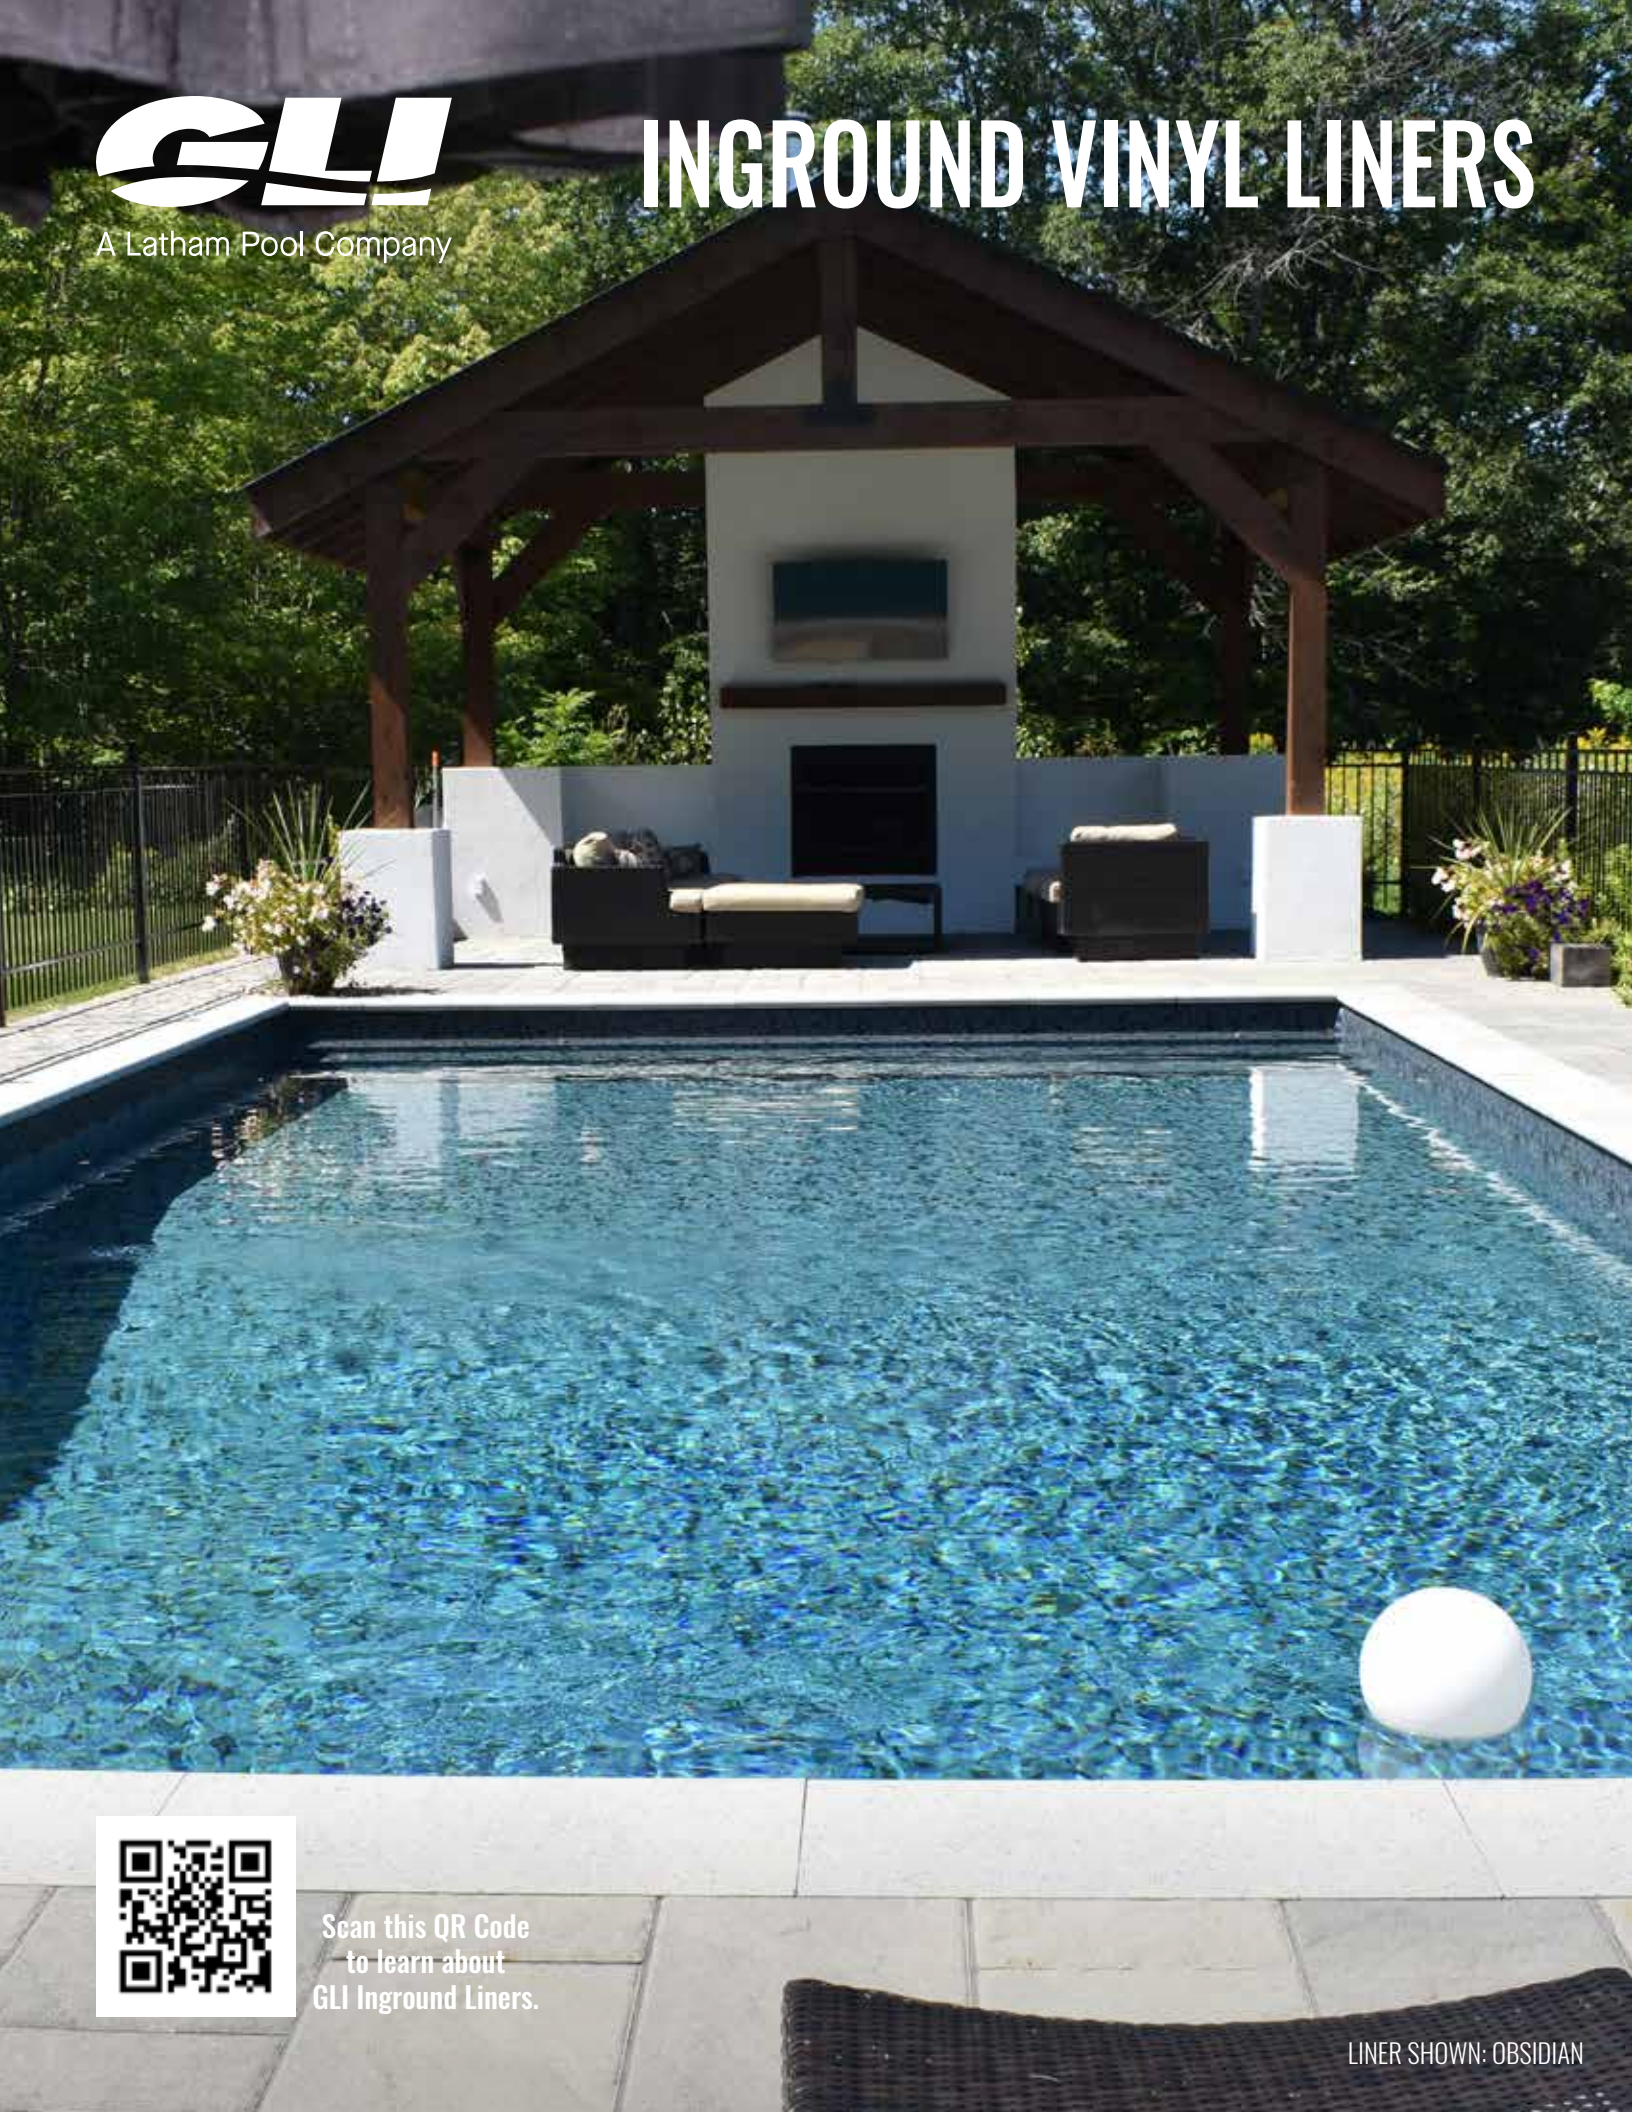

A Latham Pool Company

INGROUND VINYL LINERS

Scan this QR Code
to learn about
GLI Inground Liners.

LINER SHOWN: OBSIDIAN

The GLI Difference.

WHY GLI?

At GLI Pool Products, it is our mission to BRING FAMILIES TOGETHER and KEEP THEM SAFE. A new swimming pool vinyl liner in your backyard is the first step in bringing your family together for many summers to come. From our family to yours, we trust that our vinyl liner selection, attention to detail, superior craftsmanship, and industry best shipping lead times will make choosing a vinyl liner from GLI the obvious choice.