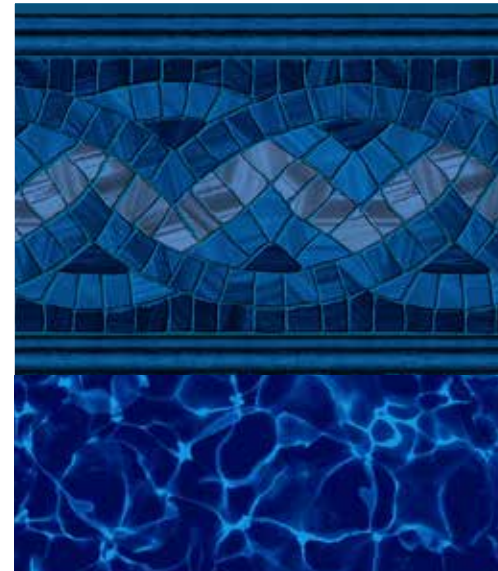

CARNEGIE COBALT W/ COBALT FUSION
Destination Series / 20 or 27 Mil