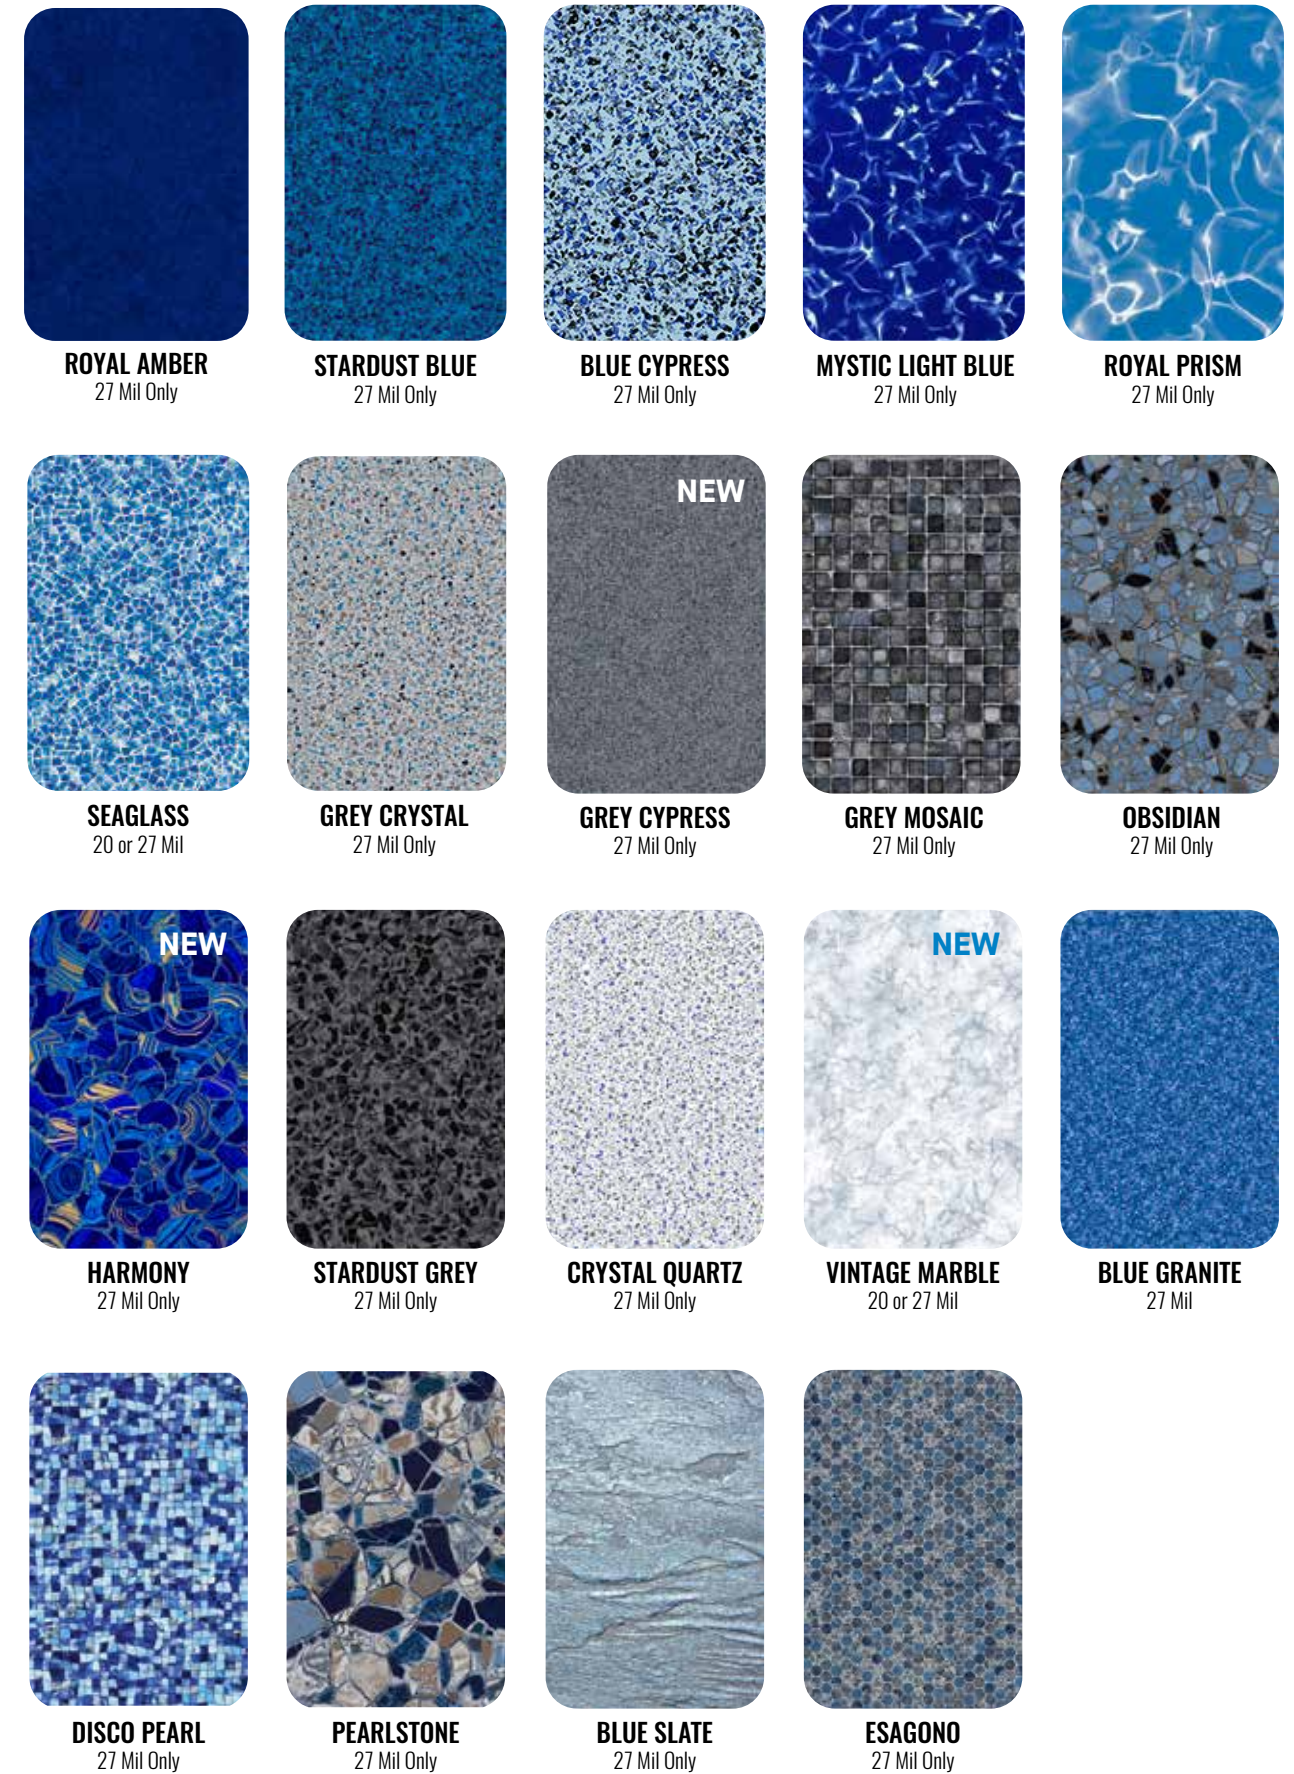

LINER SHOWN: ESAGONO

Where Will Your Pool Take You?

LET THE COLOR OF WATER HELP YOU DECIDE

Make your pool a destination spot for your family and friends by carefully selecting your brand new liner from our exciting collection of five exhilarating color categories: **Midnight Spring**, **Deep Blue Sea**, **Lagoon**, **Beachside**, or **Whitesand**.

LINER SHOWN: HARMONY

Note: Images in brochure may vary in color from actual vinyl sample.

LINER SHOWN: STARDUST BLUE

Note: Images in brochure may vary in color from actual vinyl sample.

Beachside

MEET YOUR MIRAGE

Note- Images in brochure may vary in color from actual vinyl sample.

BEACHSIDE

SANDSTONE TAN
Borderless / 20 or 27 Mil

TERRAZZO CARIBBEAN
Borderless / 20 or 27 Mil

LINER SHOWN: TERRAZZO CARIBBEAN

Note: Images in brochure may vary in color from actual vinyl sample.

LINER SHOWN: PEARLSTONE

Note: Images in brochure may vary in color from actual vinyl sample.

MYSTIC LIGHT BLUE
Borderless / 27 Mil

ROYAL PRISM
Borderless / 27 Mil

SEAGLASS
Borderless / 20 or 27 Mil

BLUE MOSAIC
Borderless / 20 or 27 Mil