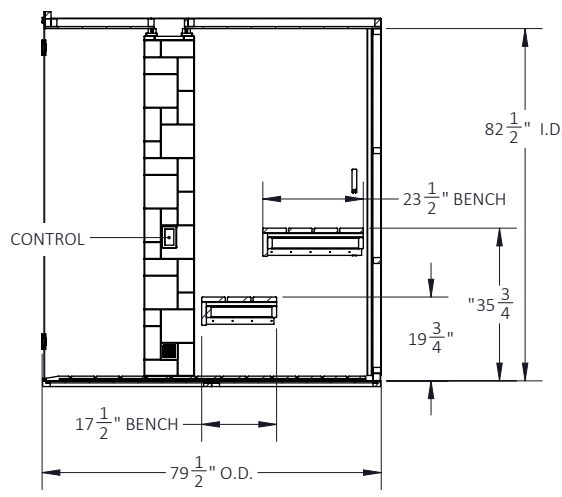

Exterior:	79"D x 71"W x 87"H
Interior:	74 ^{3/4} "D x 62 ^{1/2} "W x 81 ^{1/4} "H
Door Dimensions:	27 ^{1/2} " x 86 ^{1/2} "
Weight:	~1425 lbs.
Sq. Footage:	32.4
Cu. Footage:	219.7
Seats:	3 Person
Electrical:	240V / 35 Amp / 8300 Watts
Cord Length	N/A
Shipping Weight:	~1785 lbs. (Palletized)

Top Down View
w/ Interior Measurements