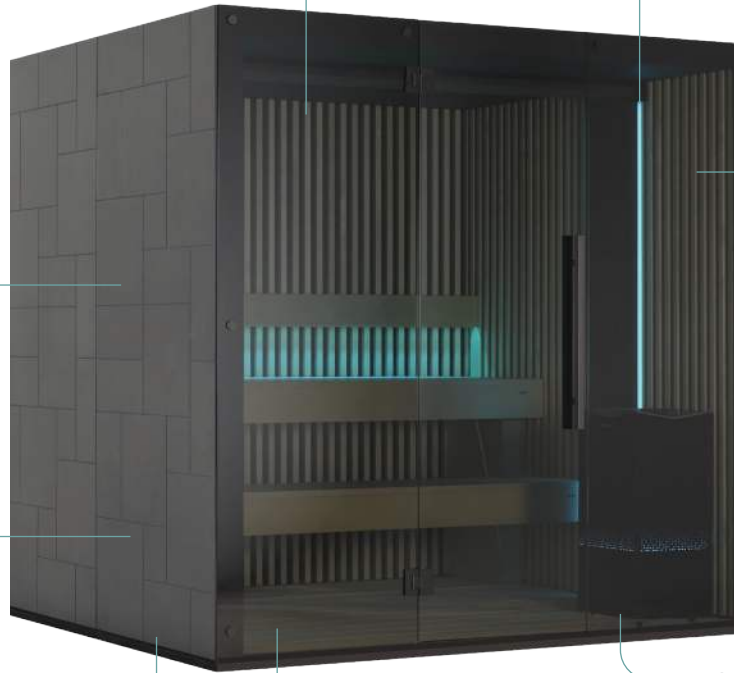

Bliss Control Panel & App

A sleek, modern touchscreen and app offering an intuitive, personalized sauna experience—control lighting, temperature, session time, scheduling, audio, and more with ease.

Bluetooth® Sound System

Integral state-of-the-art sound with heat-resistant speakers. Just pair with your Bluetooth®-ready device.

Sophisticated Exterior Design

Optional Flooring

Water-resistant for easy care and cleaning.

Crown™ 8 Heater

Features ground-breaking technology, including IntelliAir for optimized heat distribution, ThermoSafe™ for safe-to-touch siding, and multi-color LED lighting for chromotherapy.

Exterior Front Wall

Interior Left Wall