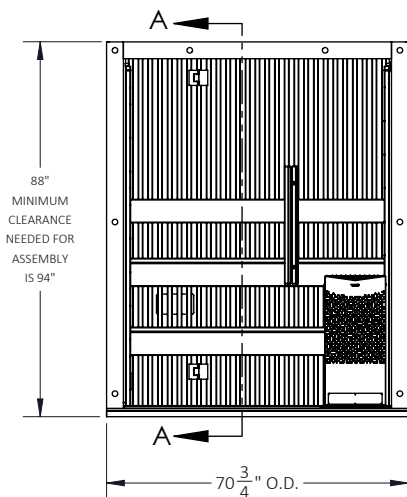

Exterior Front Wall