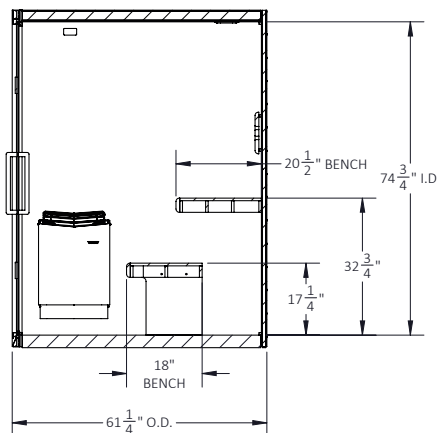

Exterior:	62"D x 86"W x 81"H
Interior:	57 ^{1/4} "D x 82 ^{1/2} "W x 74 ^{3/4} "H
Door Dimensions:	22" x 74 ^{3/4} "
Weight:	~795 lbs.
Sq. Footage:	32.8
Cu. Footage:	204.3
Seats:	4 Person (Wraparound)
Electrical:	240V / 25 Amp / 6000 Watts
Cord Length	N/A
Shipping Weight:	~1100 lbs. (Palletized)

A sleek, modern touchscreen and app offering an intuitive, personalized sauna experience—control lighting, temperature, session time, scheduling, audio, and more with ease.

Wraparound Seating

L-shaped return benching offers a spacious, communal layout—ideal for stretching out or comfortably sharing the sauna experience.

All-Glass Front Wall

Designed to open up the space and welcome natural light.

Exterior Front Wall

Interior Left Wall

Top Down View w/ Interior Measurements