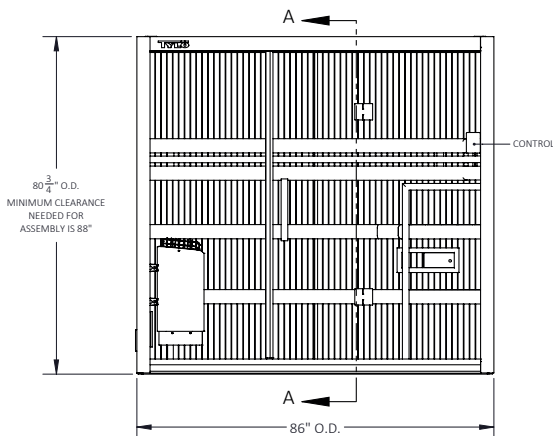

Exterior:	62"D x 86"W x 81"H
Interior:	57 ^{1/4} "D x 82 ^{1/2} "W x 74 ^{3/4} "H
Door Dimensions:	22" x 74 ^{3/4} "
Weight:	~795 lbs.
Sq. Footage:	32.8
Cu. Footage:	204.3
Seats:	4 Person (Wraparound)
Electrical:	240V / 25 Amp / 6000 Watts
Cord Length	N/A
Shipping Weight:	~1100 lbs. (Palletized)

A sleek, modern touchscreen and app offering an intuitive, personalized sauna experience—control lighting, temperature, session time, scheduling, audio, and more with ease.

Wraparound Seating

L-shaped return benching offers a spacious, communal layout—ideal for stretching out or comfortably sharing the sauna experience.

All-Glass Front Wall

Designed to open up the space and welcome natural light.

Exterior Front Wall

Interior Left Wall

Top Down View w/ Interior Measurements