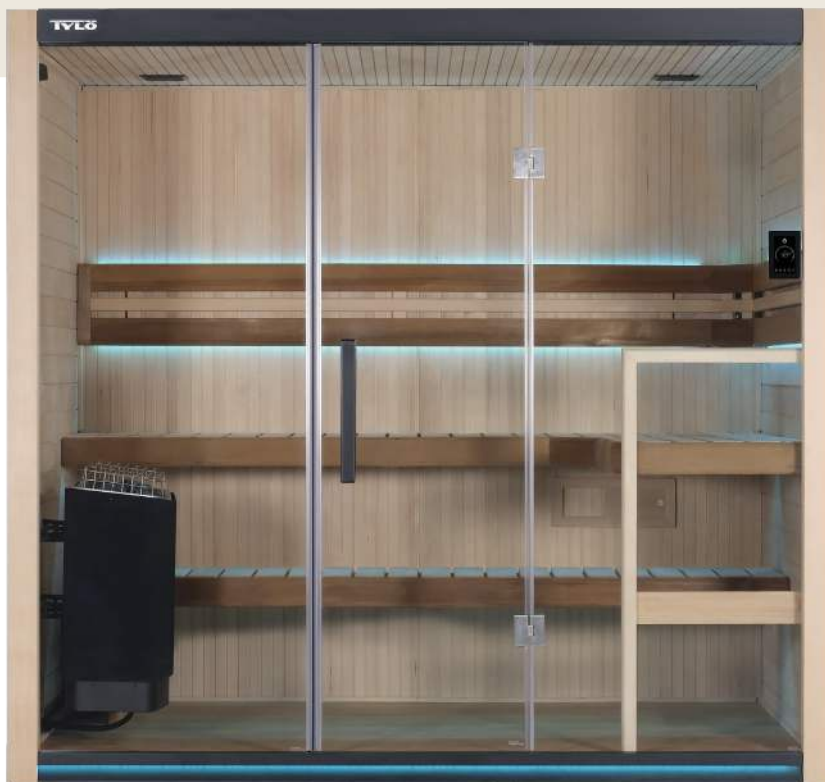

Halmstad™ 4

Traditional Sauna

Tylö Sauna App +
Bliss™ Controls

Clear
Hemlock

Multi-Color LED
Chromotherapy

Indoor Use
Only

Low-Profile
Bluetooth® Speakers

Dimensions

Exterior:	62"D x 86"W x 81"H
Interior:	57^{1/4}"D x 82^{1/2}"W x 74^{3/4}"H
Door Dimensions:	22" x 74^{3/4}"
Weight:	~795 lbs.
Sq. Footage:	32.8
Cu. Footage:	204.3
Seats:	4 Person (Wraparound)
Electrical:	240V / 25 Amp / 6000 Watts
Cord Length	N/A
Shipping Weight:	~1100 lbs. (Palletized)

Construction

Material:	Clear Hemlock Wood
Heater:	Sense Bliss 6
Insulation:	1^{3/4}" in Ceiling and Walls
Assembly:	"Pin-and-Hook" Wall Locking System
Door Type:	All-Glass, Clear
Clearance Required:	3" Side and 8" Overhead

Performance

Part Number:	9806-6940
Heater Model:	Sense Bliss 6 (6.0kW)
Dual-Zone Lighting Type:	Zone 1: In-Backrest Zone 2: Under Bench / Threshold Exterior
Control Type:	Bliss, Color LCD Touchscreen w/ Wi-Fi

Warranty

Electric Heater:	5 years
Wood Cabinet:	5 years
Controls:	5 years

Individual Panel Sizes

	Length	Width
Back Wall 1	80^{3/4}"	41^{1/4}"
Back Wall 2	80^{3/4}"	41^{1/2}"
Left Wall	80^{3/4}"	59^{1/2}"
Right Wall	80^{3/4}"	59^{1/2}"
Door Panel	74^{1/2}"	50^{3/4}"
Floor (Largest)	82^{3/4}"	59^{1/4}"
Ceiling (Largest)	82^{3/4}"	59^{1/4}"
Sidelite	74^{1/2}"	28^{3/4}"