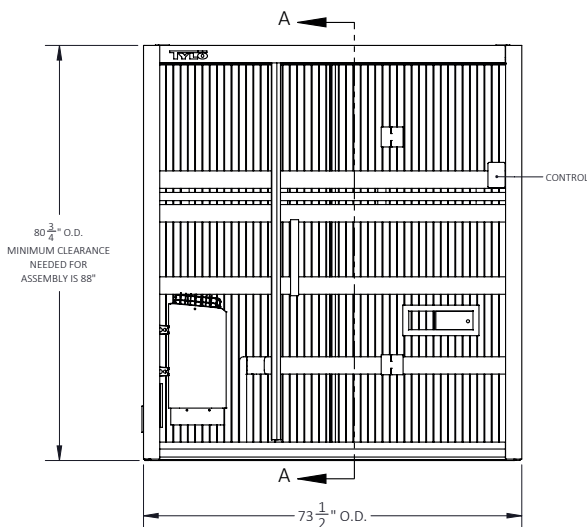

Halmstad™ 3 Features

Clear Hemlock Wood

Naturally hypoallergenic with a smooth grain and light tone, bringing warmth and modern elegance to the interior and exterior.

LED Chromotherapy

Multi-Color LED lighting, designed to enhance mood, energy, and relaxation.

Sense Bliss 6 Heater

Designed in Sweden with rapid-heating IntelliAir™ Technology, ThermoSafe™ siding for enhanced safety, and a built-in aromatherapy reservoir.

Bluetooth® Sound System

Integral state-of-the-art sound with heat-resistant speakers. Just pair with your Bluetooth®-ready device.

Bliss Control Panel & App

A sleek, modern touchscreen and app offering an intuitive, personalized sauna experience—control lighting, temperature, session time, scheduling, audio, and more with ease.

Heat-Treated Wood Accents

Two-toned wood accents for clean lines, creating an organic atmosphere.

All-Glass Front Wall

Designed to open up the space and welcome natural light.

Integral Flooring

Water-resistant for easy care and cleaning.

Exterior Front Wall