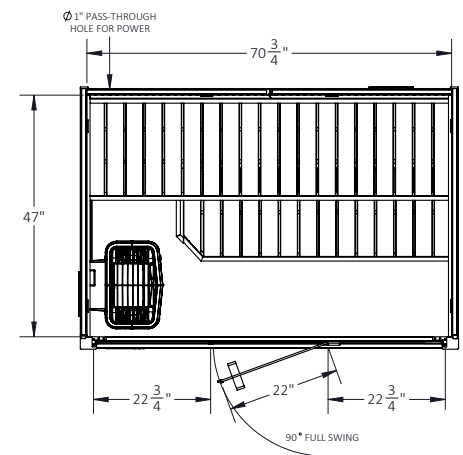

Top Down View w/ Interior Measurements