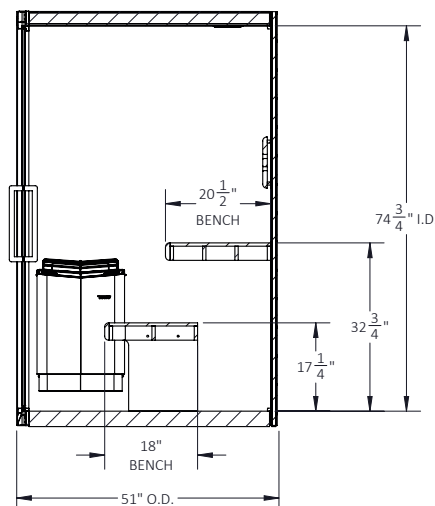

Interior Left Wall