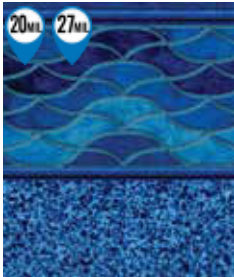

DS™
**DESTINATION
 SERIES**

COROLLA
 with Stardust Blue

COURTSTONE BLUE
 with Stardust Blue

COURTSTONE GRAY
 with Stardust Gray

DURANGO
 with Mosaic Dark Gray

HAMPTON
 with Seaglass

ISLAND WAVE
 with Terrazzo Caribbean