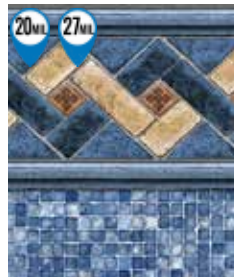

MOUNTAIN MOSAIC
with Mosaic Light Blue