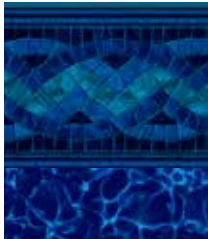

CARNEGIE COBALT
with Cobalt Fusion