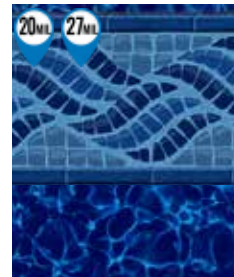

SUMMERWAVE
with Cobalt Fusion