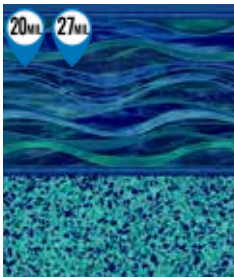

DS™
**DESTINATION
 SERIES**

COROLLA
 with Stardust Blue

COURTSTONE BLUE
 with Stardust Blue

COURTSTONE GRAY
 with Stardust Gray

DURANGO
 with Mosaic Dark Gray

HAMPTON
 with Seaglass

ISLAND WAVE
 with Terrazzo Caribbean