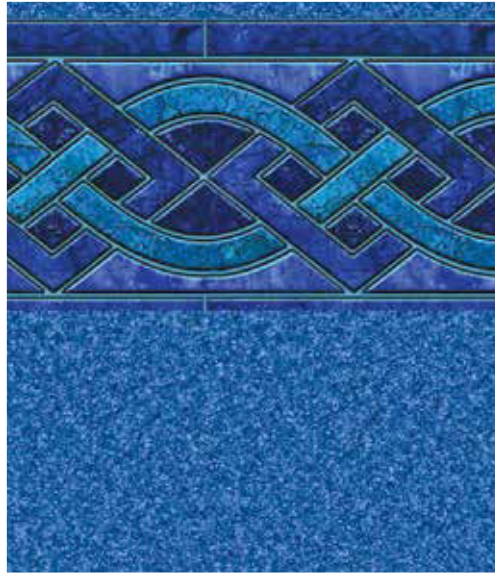

INDIGO MARBLE W/ BLUE GRANITE
Signature Series / Discounted 27/20 Mil Upgrade