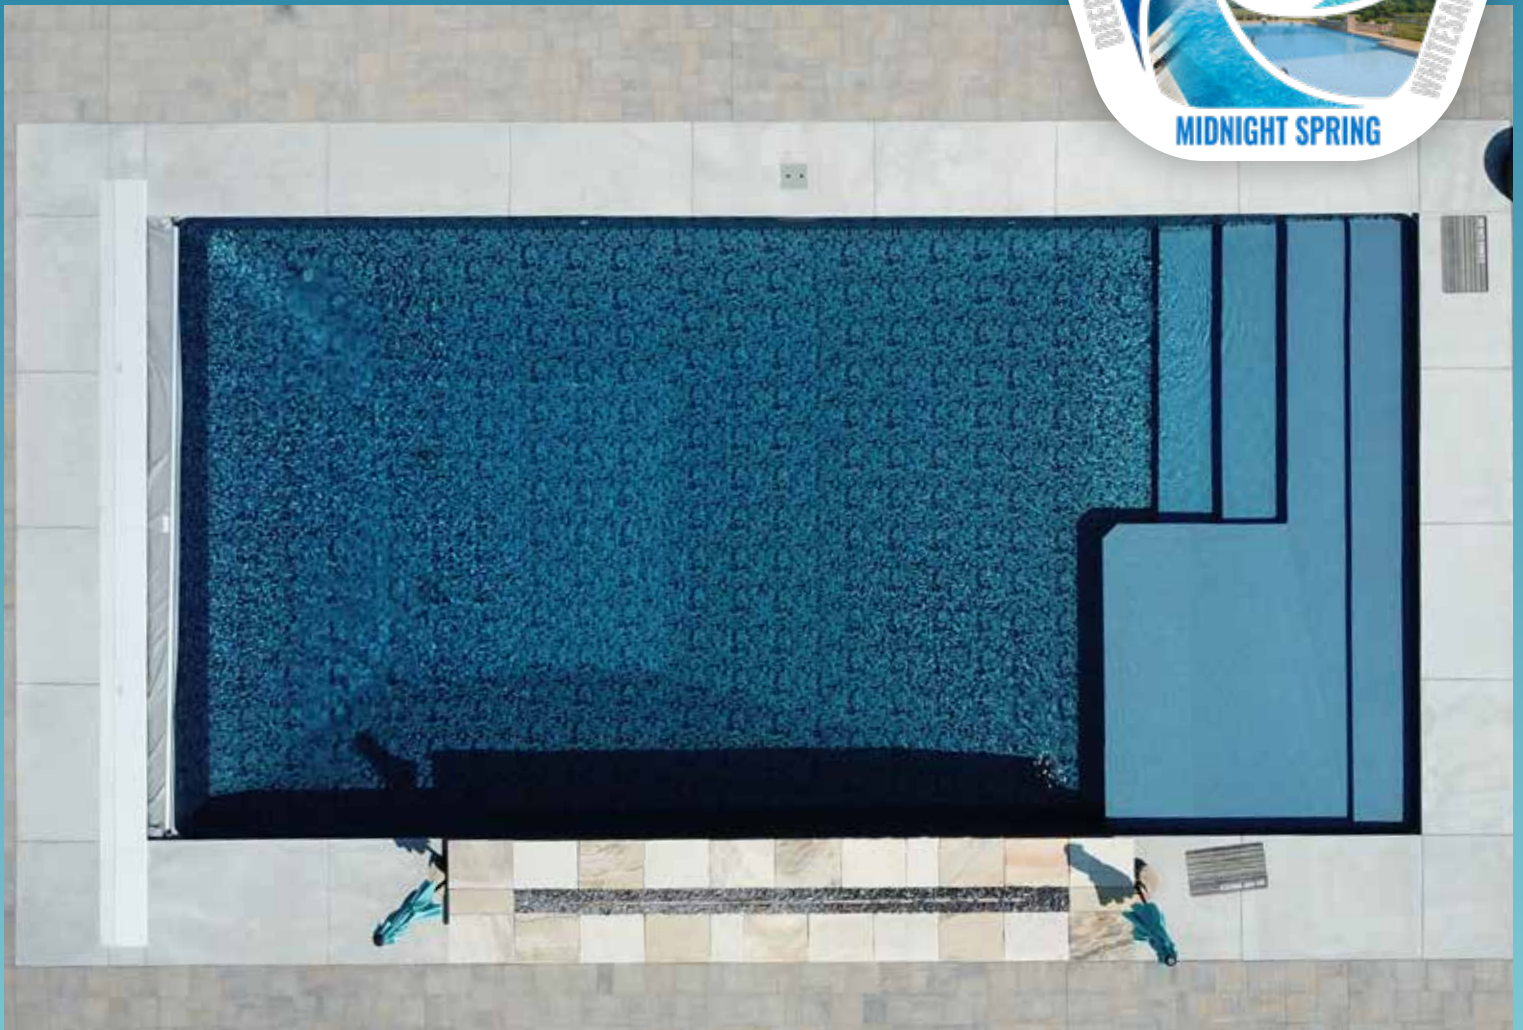

**MIDNIGHT
SPRING**

**DEEP
BLUE SEA**

LAGOON

BEACHSIDE

WHITESAND

Midnight Spring

SOMETHING EXTRAORDINARY

Looking to transform an ordinary swimming pool into something extraordinary? These elegant, modern, and sophisticated patterns, represent our new Midnight Spring Color Collection. The handcrafted appeal of the collection's rich variety of gray, will cast a natural springlike teal when in direct sunlight. Like a natural spring, the depth of the swimming pool and darkness of the gray base will vary the color cast, ranging from a rich-midnight teal to a light spring-teal. Ordinary no more, take a swim in these natural Midnight Spring patterns.