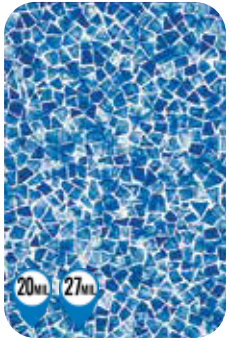

DISCO PEARL

WHITE PACIFIC

MOUNT BLEU

MOUNT GRIS

BORDERLESS PATTERNS

SEAGLASS

STARDUST BLUE

STARDUST GRAY