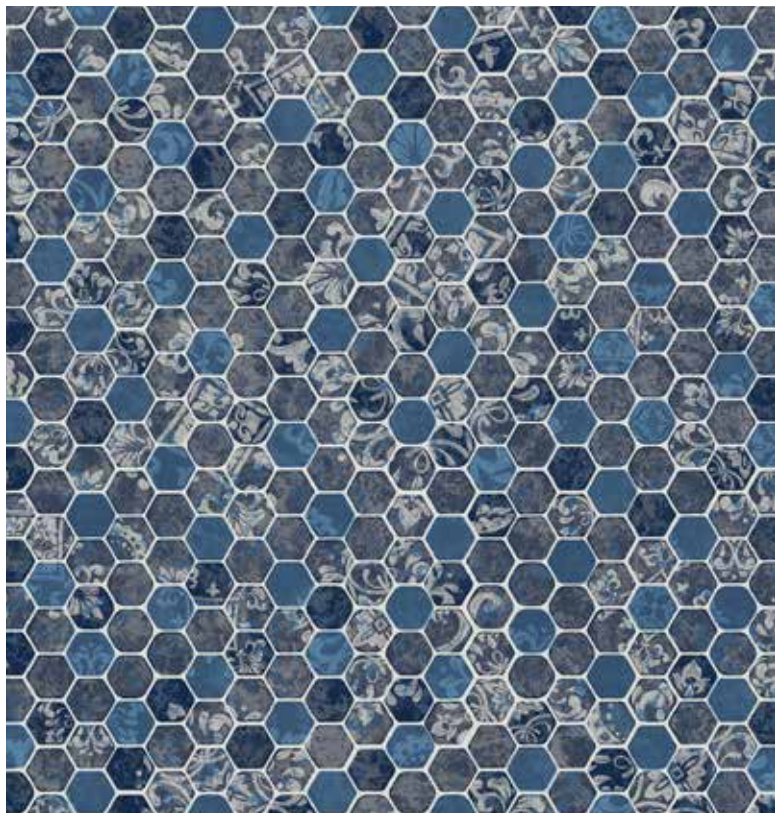

RECOMMENDED COMBINATIONS:

BLUE SLATE

ECLIPSE AMBER

GRAY CRYSTAL

ROYAL AMBER

MOUNT GRIS

MOUNT BLEU

FLAGSTONE GRAY