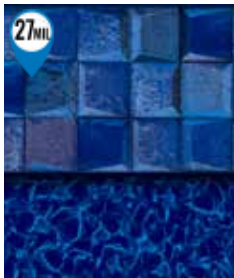

LEGENDS
 with Cobalt Fusion

MOUNTAIN MOSAIC
 with Mosaic Light Blue

SUMMERWAVE
 with Cobalt Fusion

TULUM
 with Mayan Mosaic

BREAKING SEAWALL
 with Aquarius HD

FALLING ESAGONO
 with Gray Crystal

SAVANNAH
 with Sandstone Tan