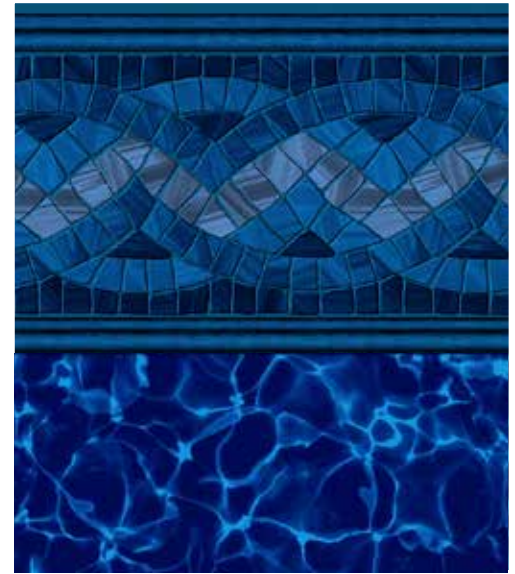

LINER SHOWN: CAYMAN W/ MYSTIC LIGHT BLUE

CAYMAN W/ MYSTIC LIGHT BLUE
Signature Plus Series / Discounted 27/27 Mil Upgrade

DEEP BLUE SEA

COURTSTONE BLUE W/ STARDUST BLUE
Destination Series 27 or 20 Mil

SUMMERWAVE W/ COBALT FUSION
Destination Series 27 or 20 Mil