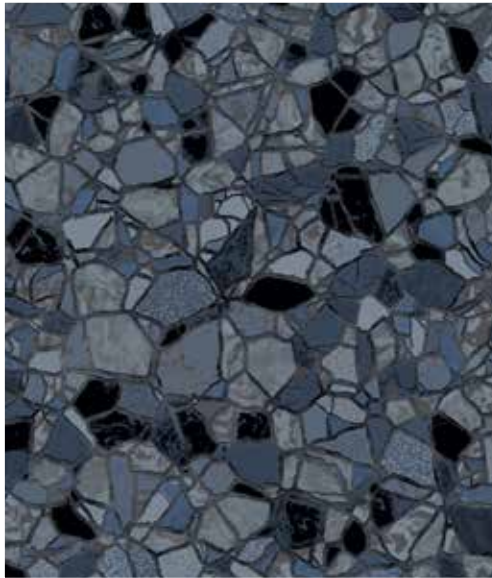

OBSIDIAN
Shimmer Stone for Destination Series & TrueStone
Collection / 27 Mil