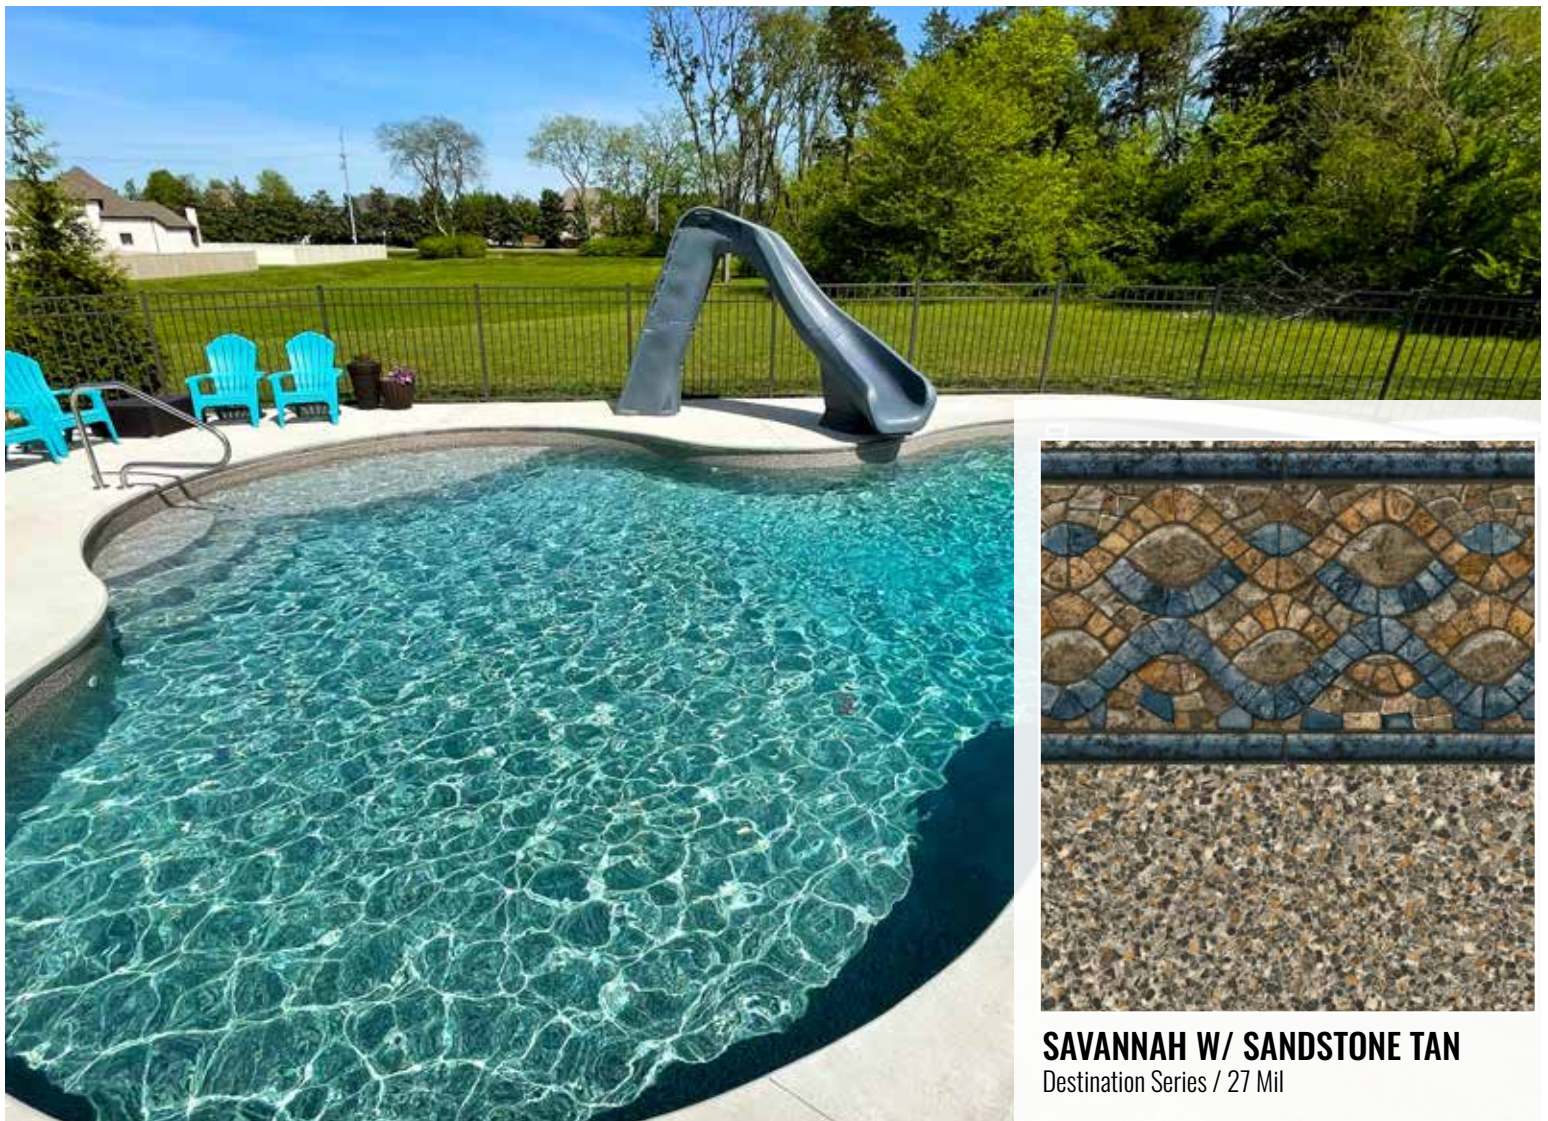

SAVANNAH W/ SANDSTONE TAN

Destination Series / 27 Mil

LINER SHOWN: SANDSTONE TAN