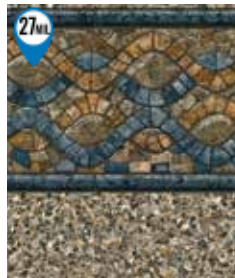

LEGENDS
 with Cobalt Fusion

MOUNTAIN MOSAIC
 with Mosaic Light Blue

SUMMERWAVE
 with Cobalt Fusion

TULUM
 with Mayan Mosaic

BREAKING SEAWALL
 with Aquarius HD

FALLING ESAGONO
 with Gray Crystal

SAVANNAH
 with Sandstone Tan