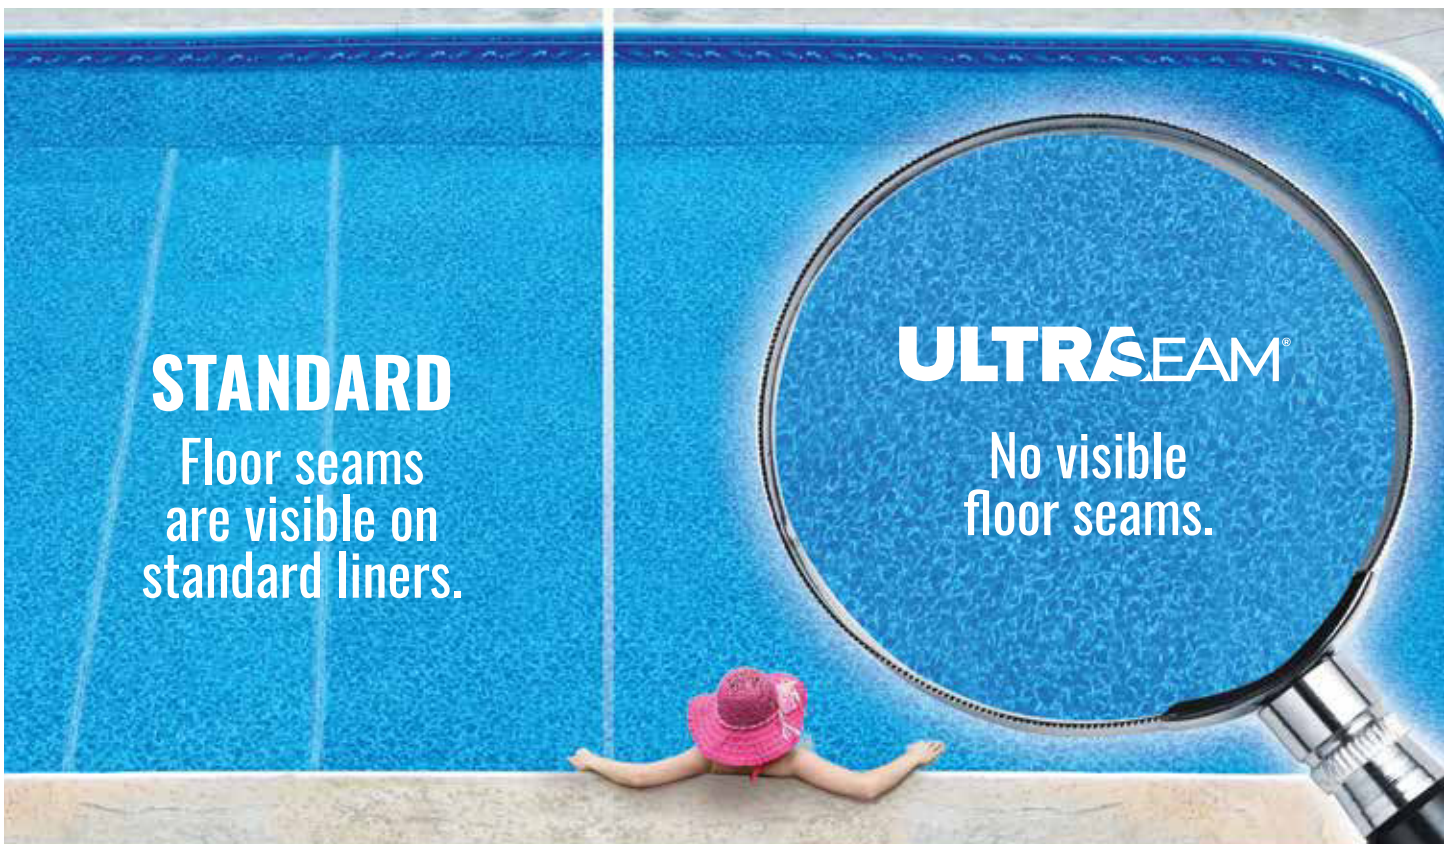

Ultra-Seam®

NOW STANDARD ON ALL GLI LINERS, THE STRONGEST SEAMS YOU'LL NEVER SEE

Boost your new and replacement vinyl liner sales with GLI's exclusive vinyl liners with Ultra-Seam® - they beat the competition every time!

Proprietary seams proven stronger

GLI's exclusive Ultra-Seam® process creates seams that are tested and proven to be stronger than standard seams.

Customers love the look

Industry leading technology produces virtually invisible floor seams.